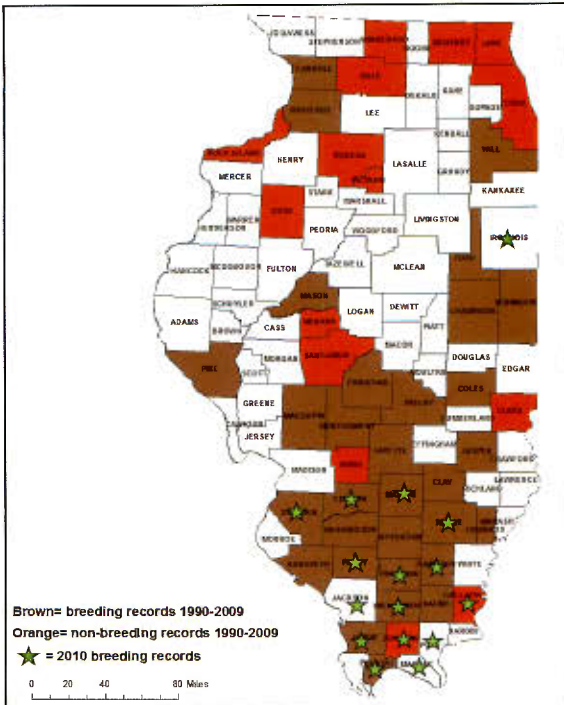

Barn Owl nest records

Figure 1. Illinois counties with records of Barn Owls, 1990-2009 and 2010. Brown shading indicates historic records and green stars show counties with nests in 2010; other records are shown in orange. Compiled from various sources.

Figure 3. Counties with Barn Owl nest records 1990-2009 (circles), relative to the percentage of each county enrolled in the Conservation Reserve Program.

Figure 2.

Number of Barn Owl records in Illinois from five sources, 1975-2009: Element Occurrence Records (EORs), the Illinois Ornithological Records Committee (IORCs), Spring Bird Counts (SBCs), Christmas Bird Counts (CBCs), and reports in Meadowlark: A Journal of Illinois Birds (MJIBs).