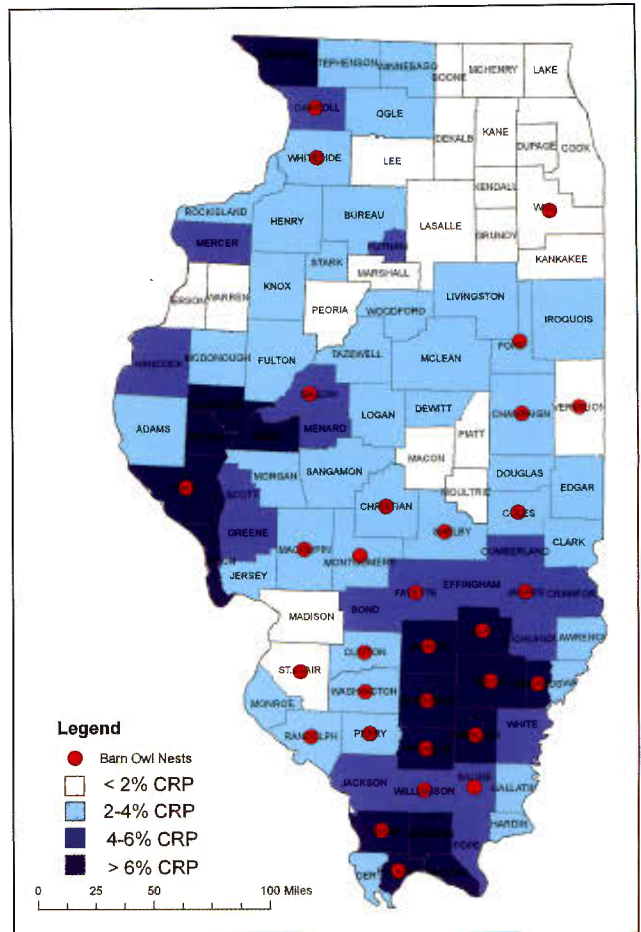

Barn Owl nest records

Figure 1. Illinois counties with records of Barn Owls, 1990-2009 and 2010. Brown shading indicates historic records and green stars show counties with nests in 2010; other records are shown in orange. Compiled from various sources.

Figure 3. Counties with Barn Owl nest records 1990-2009 (circles), relative to the percentage of each county enrolled in the Conservation Reserve Program.

Figure 2.

Number of Barn Owl records in Illinois from five sources, 1975-2009: Element Occurrence Records (EORs), the Illinois Ornithological Records Committee (IORCs), Spring Bird Counts (SBCs), Christmas Bird Counts (CBCs), and reports in Meadowlark: A Journal of Illinois Birds (MJIBs).